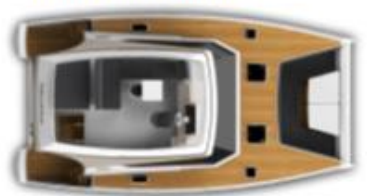

Club versión 4 cabins
Version club 4 cabinas

Deck layout
Plan de puente

Length	
Eslora total	9,980m / 33ft
Beam	
Manga	5,30m / 17ft
Motor	2x80cv, 2x110cv, 2x150cv, 2x200cv
Builder	
Constructor	STGI / Aventura
Design	
Diseño	Samer Lasta

Modern, Luxury and Performance

With the Aventura 10 we performed the feat to propose a 10 meter catamaran with elegant lines , exceptional living spaces and a luxurious finish with using a noble materials such as solid mirror polished stainless steel , Corian and a perfectly made of furniture's. With its modern hulls, specially designed to ensure stability during navigation and at anchor, a soft impact with the waves, lower fuel consumption and engine ranging from 80 hp to 200 hp , the Aventura 10 Power will satisfy the most demanding navigators.